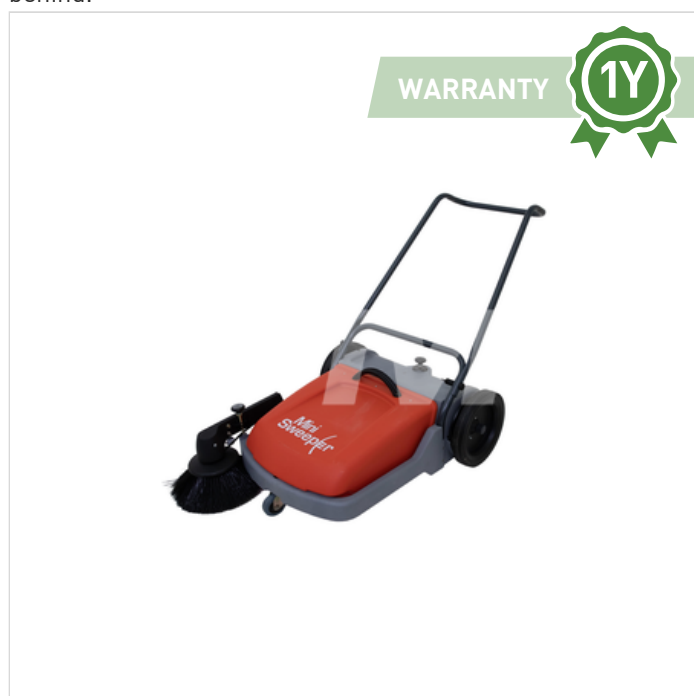

SWEEPER

ABOUT THE PRODUCT

This manual sweeper efficiently transforms a workplace into a clean, safe and pleasant environment.

BENEFITS

For indoor and outdoor
With handy dirt collector bin
Compact but efficient
Borders aren't an issue when sweeping
Dirt is immediately cleared
Quick and efficient emptying

Easy to operate
Collects various types of dust and debris
Application areas: apartments, car parkings, fuel stations
Shockproof steel frame
Durable plastic collector bin
Extra side brush for sweeping corners

DESCRIPTION

Want a tidy workspace? The manual sweeper cleans large areas in one go which is a much more effective way of keeping the workplace clean. It saves less time and manpower needed to complete the task. The small and practical manual Mini Sweeper collects all kinds of dirt, dust, stone, wood, glass, leaves ... This small sweeper cleans warehouses, apartment buildings and more in no time. Thanks to the compact design, it can be used in narrow spaces.